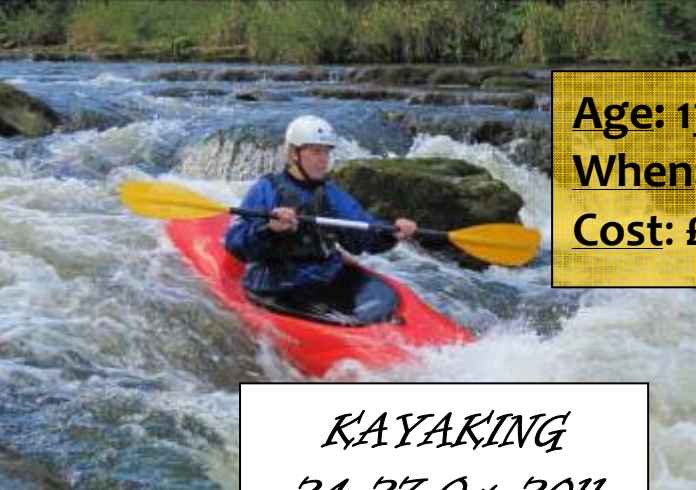

Bewerley Park Centre

ADVENTURE COURSES

*DO SOMETHING EXCITING IN YOUR SCHOOL HOLIDAY
COME ALONG AND BE ADVENTUROUS*

*CLIMBING
31-3 May 2011*

*SAILING
1-4 Aug 2011*

Age: 13-18 Years old
When: School Holiday
Cost: £270-349

*Canoe Expedition
31-5 Aug 2011*

*KAYAKING
24-27 Oct 2011*

*ADULT COURSES
Qualifications / Experience / Fun
Or get a group together for a tailor made course*

Contact Hazel at Bewerley Park for info and applications
bewerley.park@northyorks.gov.uk or 01423711287